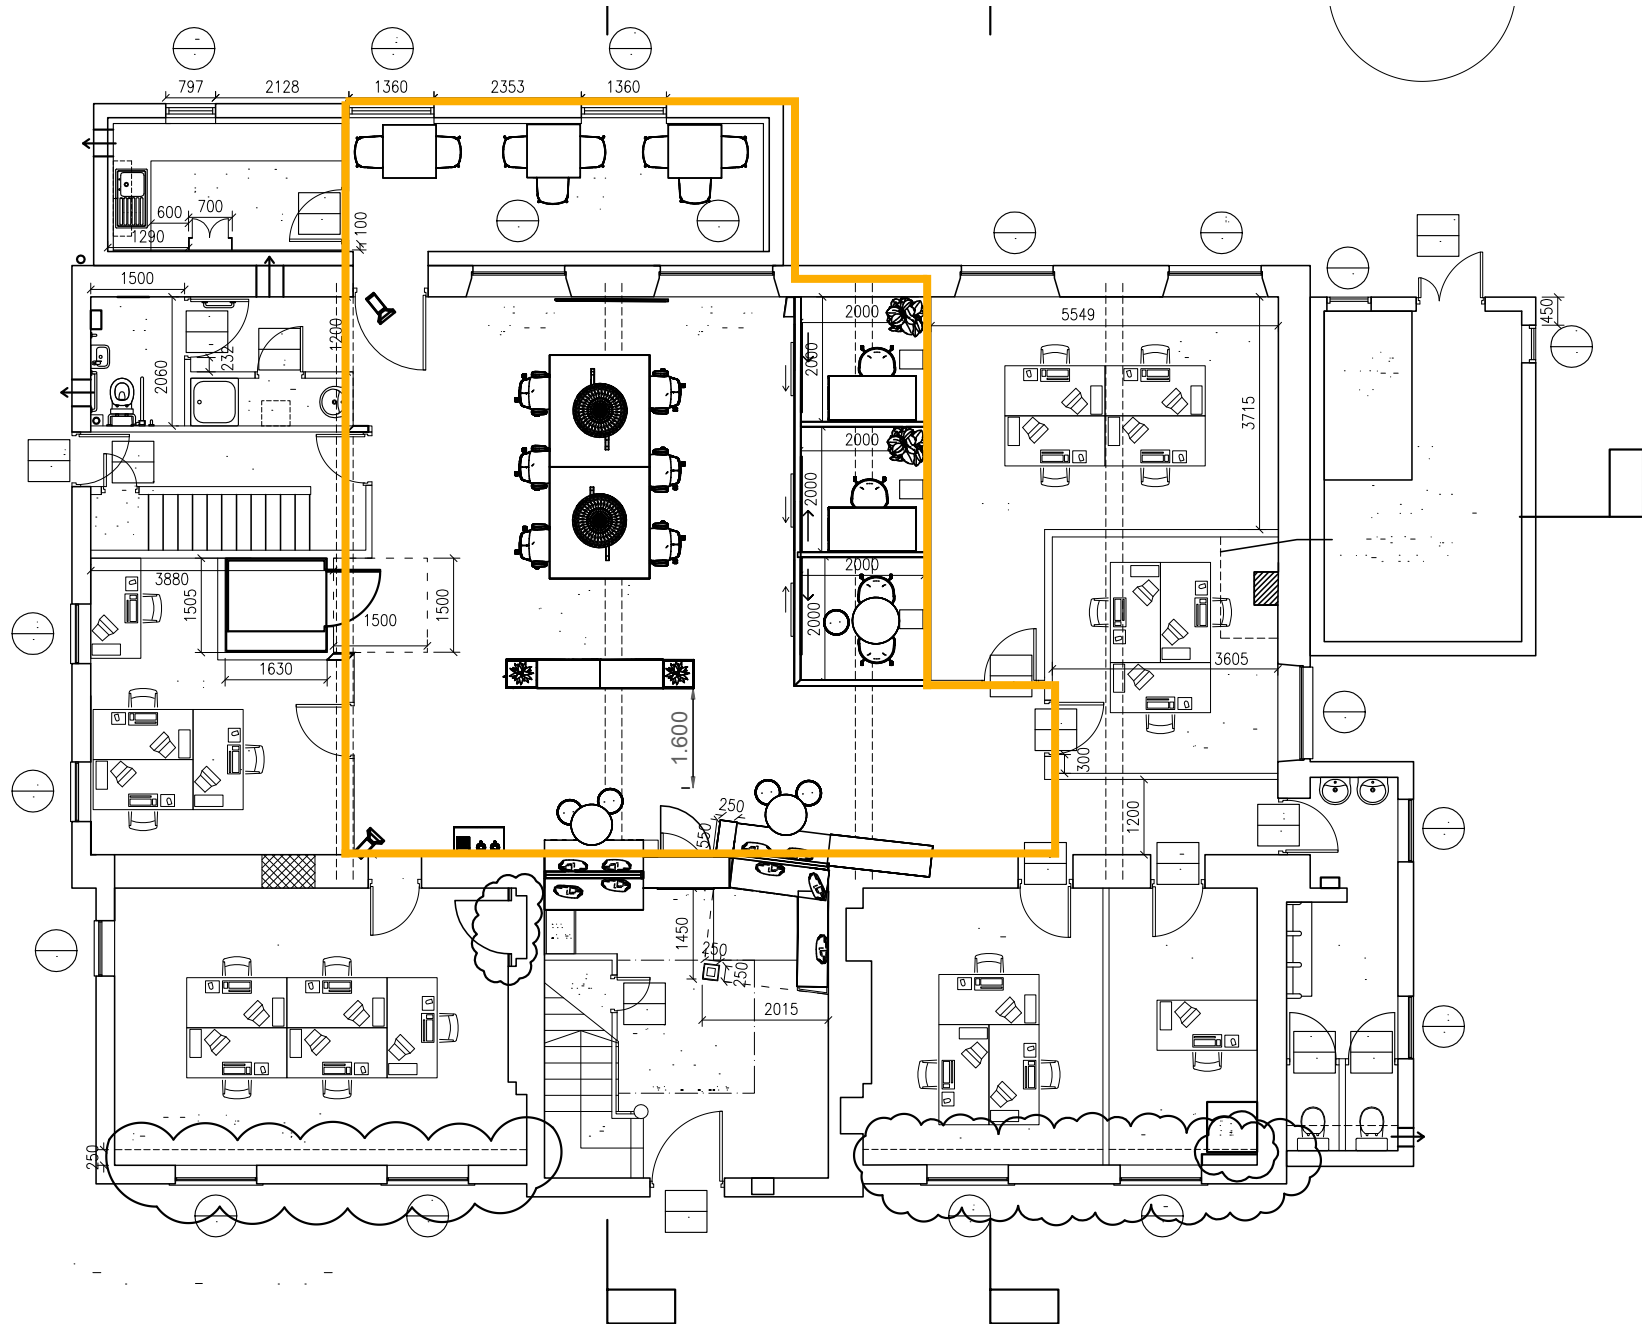

Stockton Digital House

Ground Floor Main

Stockton Digital House
First Floor Landing

Cupboards have been removed

Stockton Digital House
Ground Floor & First Floor Rendered

Stockton Digital Hub
Ground Floor Main

Stockton Digital Hub
Ground Floor Main

Stockton Digital Hub
First Floor Landing

Stockton Digital House
Ground Floor Main - KI Unit

2000mm x 1075mm x 3mm Lightweight Magnetic Whiteboard panel

Stockton Digital House Material Board