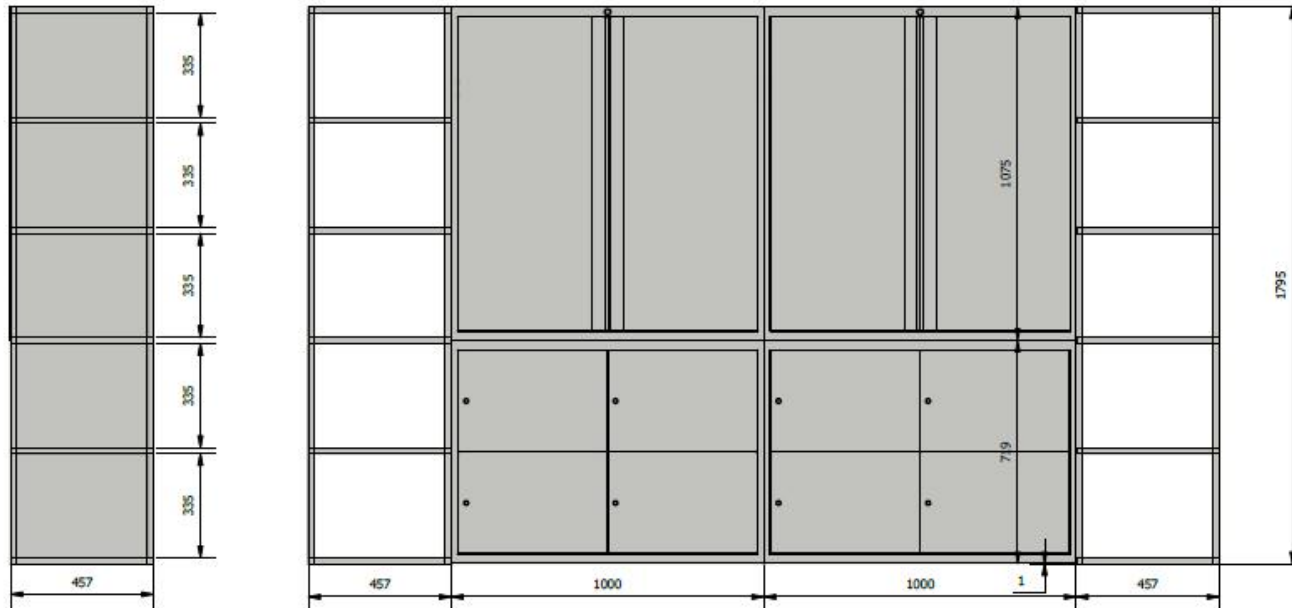

Stockton Digital House

Ground Floor Main

Stockton Digital House
First Floor Landing

Cupboards have been removed

Stockton Digital House
Ground Floor & First Floor Rendered

Stockton Digital Hub
Ground Floor Main

Stockton Digital Hub
Ground Floor Main

Stockton Digital Hub
First Floor Landing

Stockton Digital House
Ground Floor Main - KI Unit

2000mm x 1075mm x 3mm Lightweight Magnetic Whiteboard panel

Stockton Digital House Material Board